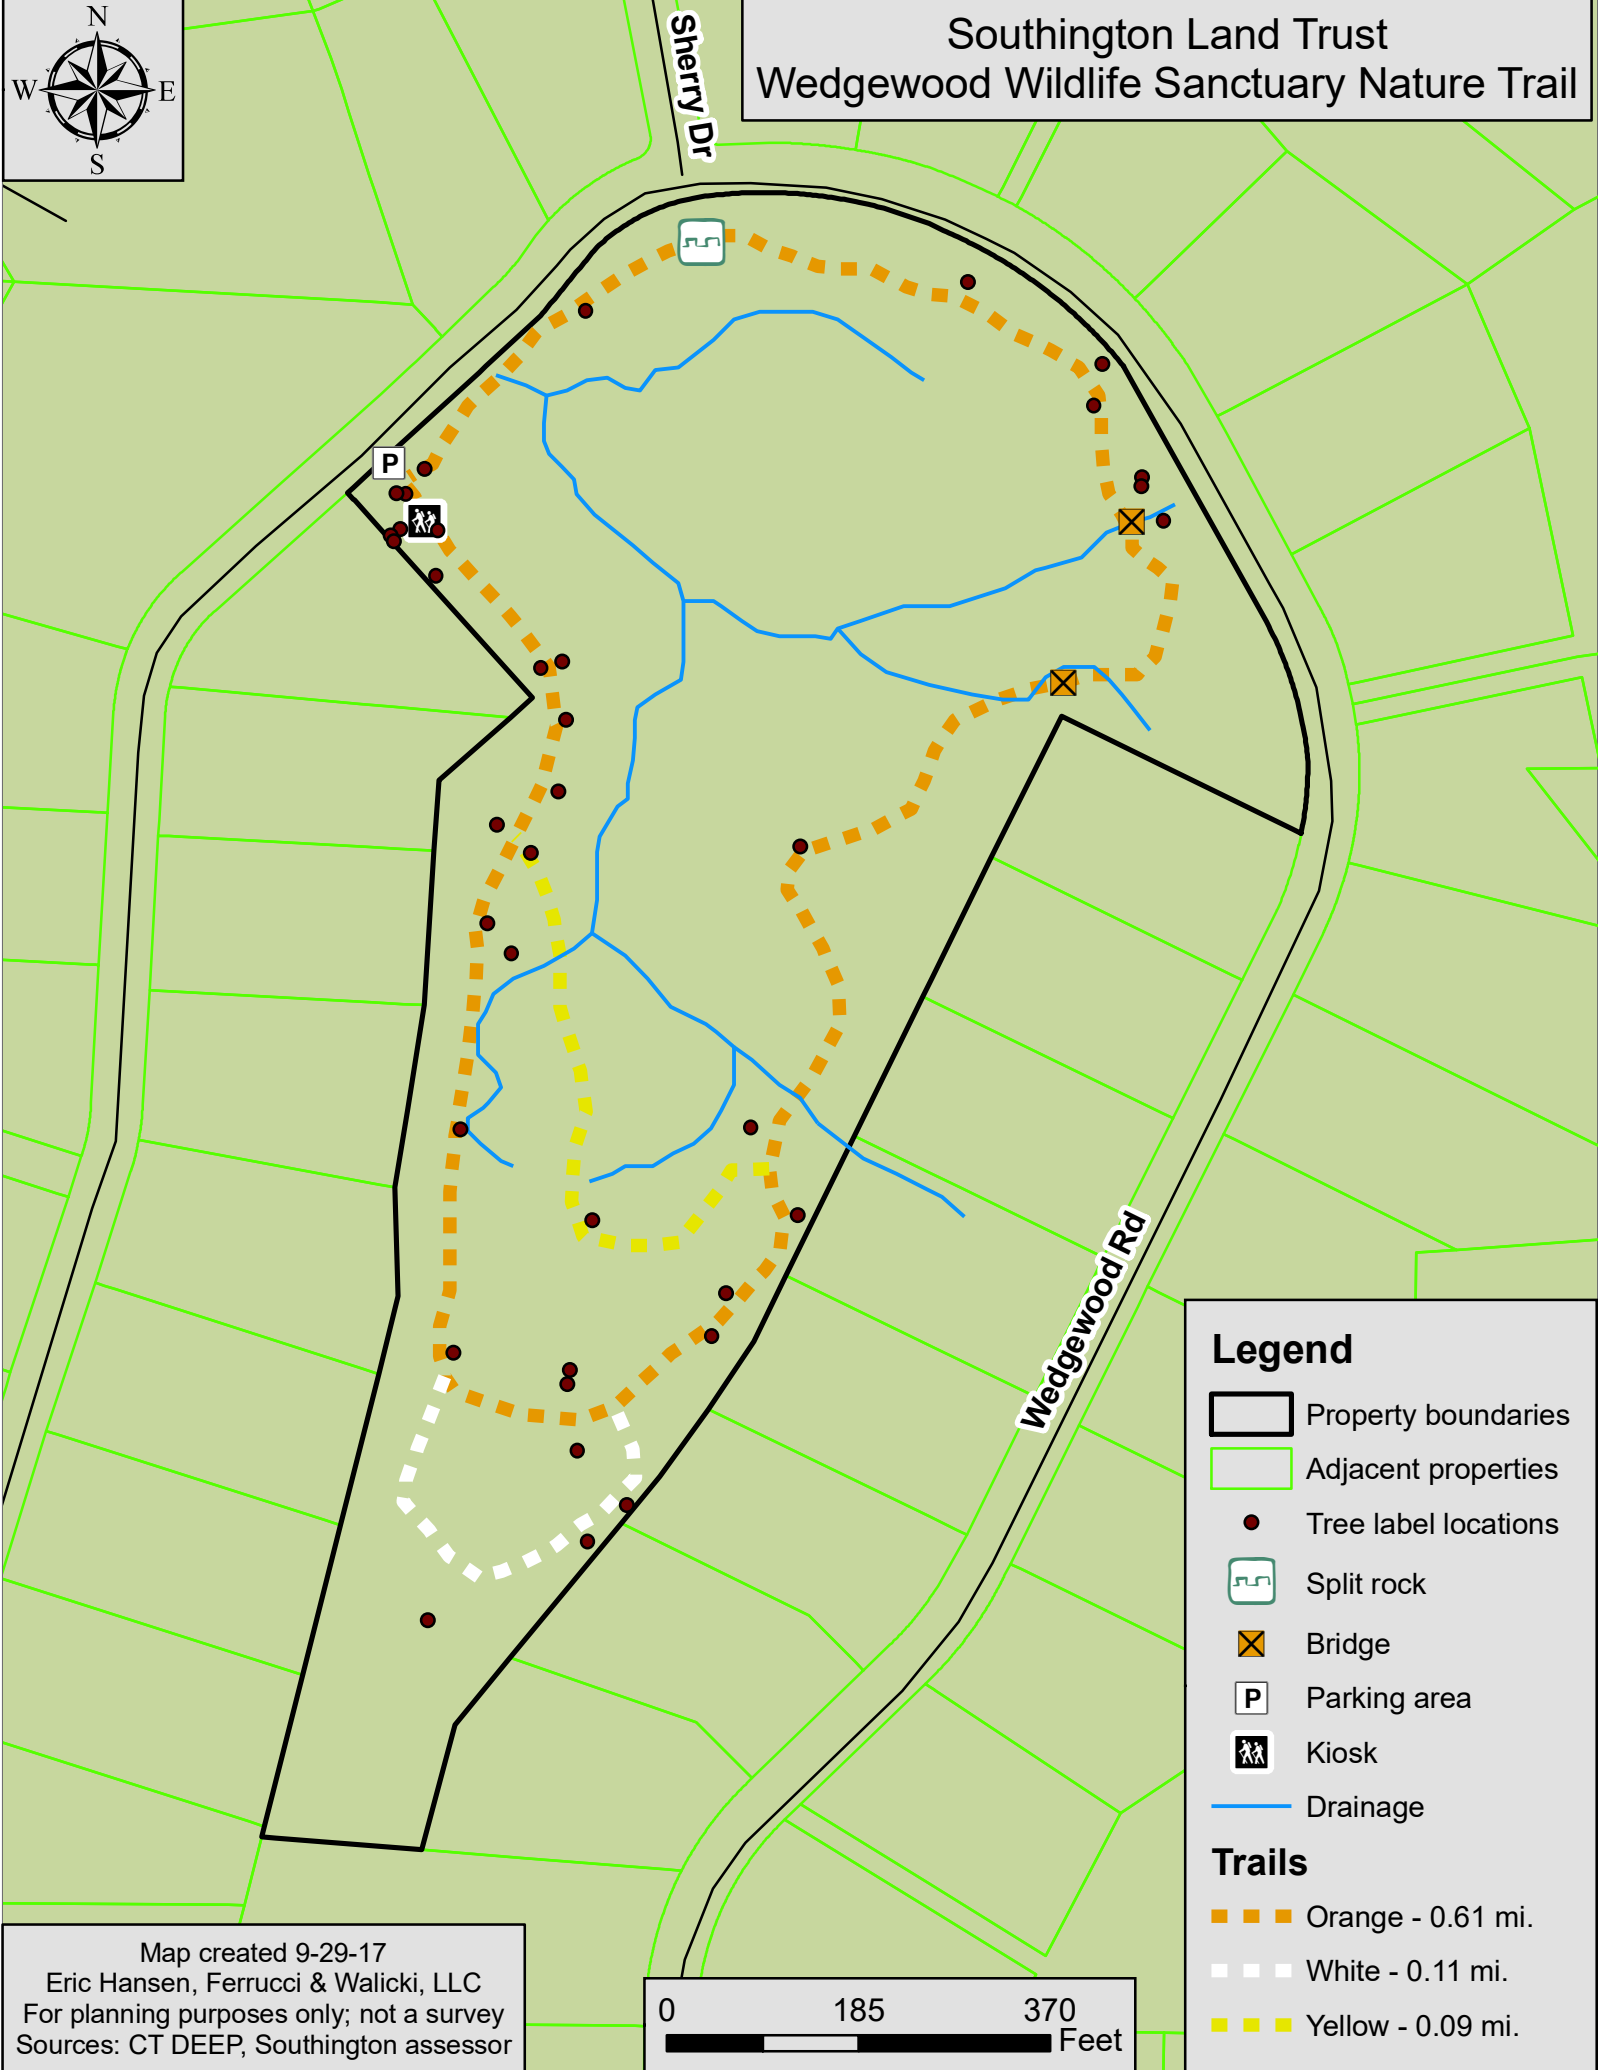

Southington Land Trust Wedgewood Wildlife Sanctuary Nature Trail

Legend

- Property boundaries
- Adjacent properties
- Tree label locations
- Split rock
- Bridge
- Parking area
- Kiosk
- Drainage

Trails

- Orange - 0.61 mi.
- White - 0.11 mi.
- Yellow - 0.09 mi.

Map created 9-29-17
Eric Hansen, Ferrucci & Walicki, LLC
For planning purposes only; not a survey
Sources: CT DEEP, Southington assessor